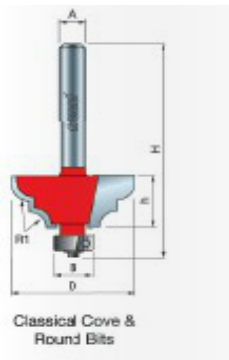

Thank you for shopping with us!

Application: Decorative edging for cabinets, molding, and furniture

-Add distinctive design to cabinets, furniture, plaques, and millwork with these decorative edging bits.

-Cuts all composition materials, plywoods, hardwoods, and softwoods.

-Use on hand-held and table-mounted routers.

38-613

SPECIFICATIONS

Manufacturer	Freud Tools
Diameter	1 3/8 in
Cut Height, Length, or Width	3/4 in
Minor Height	5/64 in
Overall Length	2 1/4 in
R1/Radius	1/4 in
R2/Radius	3/16 in
Shank	1/4 in
Type	Classical Cove & Round Bit
Bearing Size	1/2 in