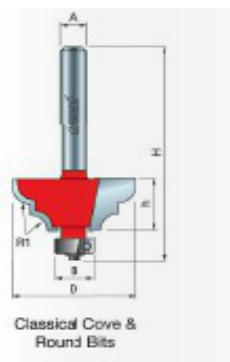

Thank you for shopping with us!

Application: Decorative edging for cabinets, molding, and furniture

-Add distinctive design to cabinets, furniture, plaques, and millwork with these decorative edging bits.

-Cuts all composition materials, plywoods, hardwoods, and softwoods.

-Use on hand-held and table-mounted routers.

38-612

SPECIFICATIONS	
Manufacturer	Freud Tools
Diameter	1 3/8 in
Cut Height, Length, or Width	1/2 in
Minor Height	5/64 in
Overall Length	2 9/16 in
R1/Radius	5/32 in
R2/Radius	--
Shank	1/2 in
Type	Classical Cove & Round Bit - Quadra-Cut
Bearing Size	3/4 in