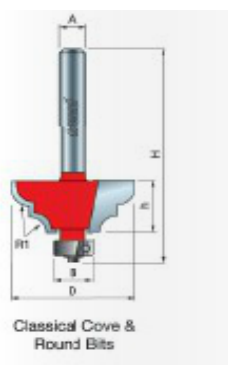

Thank you for shopping with us!

Application: Decorative edging for cabinets, molding, and furniture

-Add distinctive design to cabinets, furniture, plaques, and millwork with these decorative edging bits.

-Cuts all composition materials, plywoods, hardwoods, and softwoods.

-Use on hand-held and table-mounted routers.

38-602

SPECIFICATIONS	
Manufacturer	Freud Tools
Diameter	1 1/8 in
Cut Height, Length, or Width	1/2 in
Minor Height	5/64 in
Overall Length	2 5/16 in
R1/Radius	5/32 in
R2/Radius	--
Shank	1/4 in
Type	Classical Cove & Round Bit
Bearing Size	1/2 in