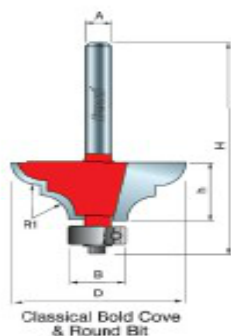

### Item #38-522, Freud Decorative Edge Bits: Classical Bold Cove & Bead

**\$45.01**

Thank you for shopping with us!

**Application:** Decorative edging for cabinets, molding, and furniture

-Add distinctive design to cabinets, furniture, plaques, and millwork with these decorative edging bits.

-Cuts all composition materials, plywoods, hardwoods, and softwoods.

-Use on hand-held and table-mounted routers.

38-522

Classical Bold Cove  
& Round Bit

## SPECIFICATIONS

<b>Manufacturer</b>	Freud Tools
<b>Diameter</b>	1 1/4 in
<b>Cut Height, Length, or Width</b>	7/16 in
<b>Minor Height</b>	--
<b>Overall Length</b>	2 1/16 in
<b>R1/Radius</b>	3/16 in
<b>R2/Radius</b>	--
<b>Shank</b>	1/4 in
<b>Type</b>	Classical Bold Cove & Bead Bit
<b>Bearing Size</b>	3/8 in