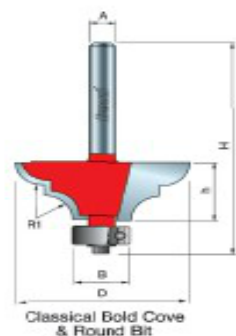

### Item #38-502, Freud Decorative Edge Bits: Classical Bold Cove & Round

**\$44.08**

Thank you for shopping with us!

**Application:** Decorative edging for cabinets, molding, and furniture

-Add distinctive design to cabinets, furniture, plaques, and millwork with these decorative edging bits.

## SPECIFICATIONS

<b>Manufacturer</b>	Freud Tools
<b>Diameter</b>	1 1/4 in
<b>Cut Height, Length, or Width</b>	7/16 in
<b>Minor Height</b>	--
<b>Overall Length</b>	2 1/16 in
<b>R1/Radius</b>	3/16 in
<b>R2/Radius</b>	--
<b>Shank</b>	1/4 in
<b>Type</b>	Classical Bold Cove & Round Bit
<b>Bearing Size</b>	1/2 in