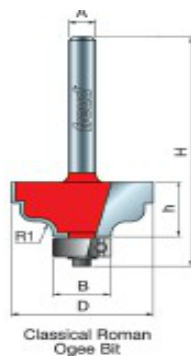

Thank you for shopping with us!

Application: Decorative edging for cabinets, molding, and furniture

-Add distinctive design to cabinets, furniture, plaques, and millwork with these decorative edging bits.

-Cuts all composition materials, plywoods, hardwoods, and softwoods.

-Use on hand-held and table-mounted routers.

38-402

SPECIFICATIONS

Manufacturer	Freud Tools
Diameter	1 1/4 in
Cut Height, Length, or Width	19/32 in
Minor Height	15/64 in
Overall Length	2 3/16 in
R1/Radius	1/8 in
R2/Radius	--
Shank	1/4 in
Type	Classical Roman Ogee Bit
Bearing Size	1/2 in