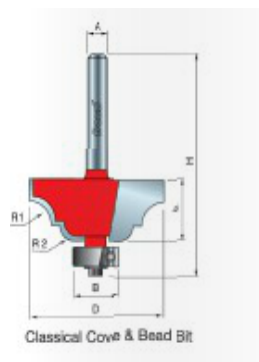

\$45.38

Thank you for shopping with us!

Application: Decorative edging for cabinets, molding, and furniture

-Add distinctive design to cabinets, furniture, plaques, and millwork with these decorative edging bits.

-Cuts all composition materials, plywoods, hardwoods, and softwoods.

-Use on hand-held and table-mounted routers.

SPECIFICATIONS

Manufacturer	Freud Tools
Diameter	1 5/8 in
Cut Height, Length, or Width	5/8 in
Minor Height	--
Overall Length	2 5/16 in
R1/Radius	1/4 in
R2/Radius	5/32 in
Shank	1/4 in
Type	Classical Cove & Bead Bit - Quadra-Cut
Bearing Size	5/8 in