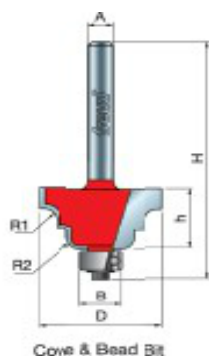

Edge of Arlington Saw & Tool, Inc.

124 South Collins
Arlington, TX 76010
Phone: 817-461-7171 • Fax: 817-795-6651
Toll Free: 888-461-7171
Email: info@eoasaw.com
Website: www.eoasaw.com

38-314

Item #38-314, Freud Decorative Edge Bits: Cove & Bead \$50.04

Thank you for shopping with us!

Application: Decorative edging for cabinets, molding, and furniture

-Add distinctive design to cabinets, furniture, plaques, and millwork with these decorative edging bits.

-Cuts all composition materials, plywoods, hardwoods, and softwoods.

-Use on hand-held and table-mounted routers.

SPECIFICATIONS

Manufacturer	Freud Tools
Diameter	1 11/16 in
Cut Height, Length, or Width	23/32 in
Minor Height	7/32 in
Overall Length	2 3/4 in
R1/Radius	1/4 in
R2/Radius	--
Shank	1/2 in
Type	Cove & Bead Bit - Quadra-Cut
Bearing Size	1/2 in