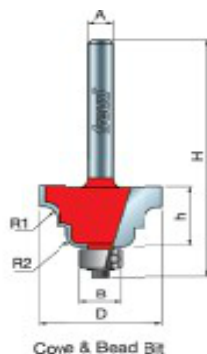

Thank you for shopping with us!

Application: Decorative edging for cabinets, molding, and furniture

-Add distinctive design to cabinets, furniture, plaques, and millwork with these decorative edging bits.

-Cuts all composition materials, plywoods, hardwoods, and softwoods.

-Use on hand-held and table-mounted routers.

38-302

Cove & Bead Bit

SPECIFICATIONS

Manufacturer	Freud Tools
Diameter	1 5/32 in
Cut Height, Length, or Width	5/8 in
Minor Height	7/32 in
Overall Length	2 3/16 in
R1/Radius	1/8 in
R2/Radius	--
Shank	1/4 in
Type	Cove & Bead Bit
Bearing Size	3/8 in