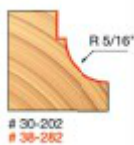

## SPECIFICATIONS

<b>Manufacturer</b>	Freud Tools
<b>Diameter</b>	1 1/4 in
<b>Cut Height, Length, or Width</b>	19/32 in
<b>Overall Length</b>	2 1/2 in
<b>Radius</b>	5/16 in
<b>Shank</b>	1/2 in
<b>Bearing Size</b>	1/2 in