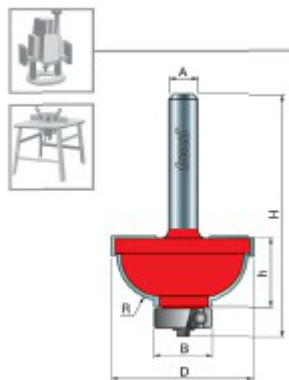

### Item #38-282, Freud Cove & Fillet Bits \$36.48

Thank you for shopping with us!

**Application:** Traditional design for furniture and millwork

- This bit produces a smooth cove with a small fillet at the top, a profile found in many traditional pieces of furniture and millwork.
- By simply raising the bit, you can create a standard cove profile.
- Use on hand-held and table-mounted portable routers.

## SPECIFICATIONS

<b>Manufacturer</b>	Freud Tools
<b>Diameter</b>	1 1/4 in
<b>Cut Height, Length, or Width</b>	19/32 in
<b>Overall Length</b>	2 1/2 in
<b>Radius</b>	5/16 in
<b>Shank</b>	1/2 in
<b>Bearing Size</b>	1/2 in