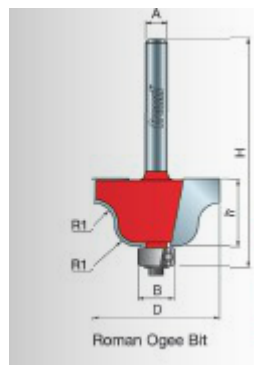

### Item #38-106, Freud Decorative Edge Bits: Roman Ogee \$47.55

Thank you for shopping with us!

**Application:** Decorative edging for cabinets, molding, and furniture

-Add distinctive design to cabinets, furniture, plaques, and millwork with these decorative edging bits.

-Cuts all composition materials, plywoods, hardwoods, and softwoods.

-Use on hand-held and table-mounted routers.

## SPECIFICATIONS

<b>Manufacturer</b>	Freud Tools
<b>Diameter</b>	1 5/8 in
<b>Cut Height, Length, or Width</b>	23/32 in
<b>Minor Height</b>	--
<b>Overall Length</b>	2 9/16 in
<b>R1/Radius</b>	1/4 in
<b>R2/Radius</b>	--
<b>Shank</b>	1/2 in
<b>Type</b>	Roman Ogee Bit - Quadra-Cut
<b>Bearing Size</b>	5/8 in