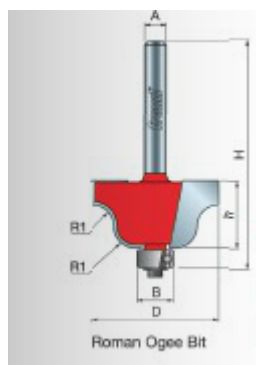

Thank you for shopping with us!

Application: Decorative edging for cabinets, molding, and furniture

-Add distinctive design to cabinets, furniture, plaques, and millwork with these decorative edging bits.

-Cuts all composition materials, plywoods, hardwoods, and softwoods.

-Use on hand-held and table-mounted routers.

SPECIFICATIONS

Manufacturer	Freud Tools
Diameter	1 5/16 in
Cut Height, Length, or Width	1/2 in
Minor Height	--
Overall Length	2 3/8 in
R1/Radius	5/32 in
R2/Radius	--
Shank	1/2 in
Type	Roman Ogee Bit - Quadra-Cut
Bearing Size	5/8 in