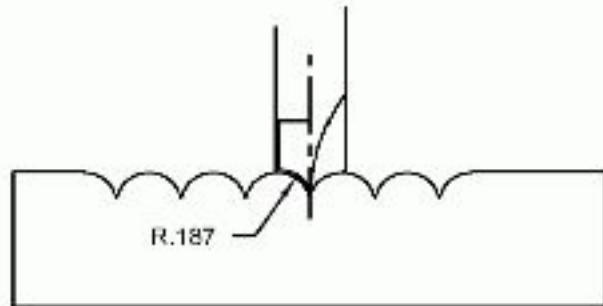

### Item #3785, Vortex Series 3700 Solid Carbide .250 Radius Point Cutting Round Over \$207.51

Thank you for shopping with us! Point cutting round over bits are used for decorative trimming and lettering. Sample Profile:

#### SPECIFICATIONS

<b>Manufacturer</b>	Vortex Tool
<b>Overall Length</b>	3 in
<b>Radius</b>	1/4 in
<b>Shank</b>	1/2 in