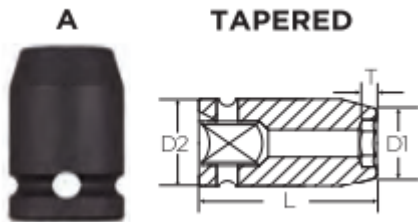

Edge of Arlington Saw & Tool, Inc.

124 South Collins
Arlington, TX 76010
Phone: 817-461-7171 • Fax: 817-795-6651
Toll Free: 888-461-7171
Email: info@eoasaw.com
Website: www.eoasaw.com

Item #37161, Vega 6-pt Impact Sockets Std Length - 1/2" Sq Drive (SAE) **\$5.78**

Thank you for shopping with us!

Made from high grade alloy steel. Rounded corners on hex and square opening for stress relief.

SPECIFICATIONS	
Diameter (D1)	0.72 in
Diameter (D2)	0.98 in
Length	1 1/2 in
Manufacturer	Vega Industries
Opening	7/16 in
Style	A