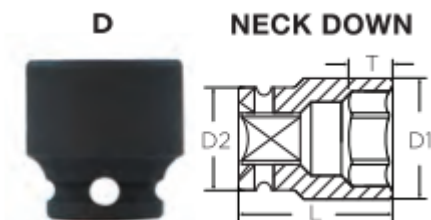

Edge of Arlington Saw & Tool, Inc.

124 South Collins
Arlington, TX 76010
Phone: 817-461-7171 • Fax: 817-795-6651
Toll Free: 888-461-7171
Email: info@eoasaw.com
Website: www.eoasaw.com

Item #33003, Vega 6-pt Impact Sockets Long Length - 1/2" Sq Drive (mm)

\$29.53

Thank you for shopping with us!

Made from high grade alloy steel.

Rounded corners on hex and square opening for stress relief.
Don't see what you need? Other sizes made to order; please request a quote.

The corners of our hex and square openings have a radius for stress relief providing more torque while reducing fastener rounding

SPECIFICATIONS

Diameter (D1)	40.5 mm
Diameter (D2)	38 mm
Length	80 mm
Manufacturer	Vega Industries
Opening	30 mm