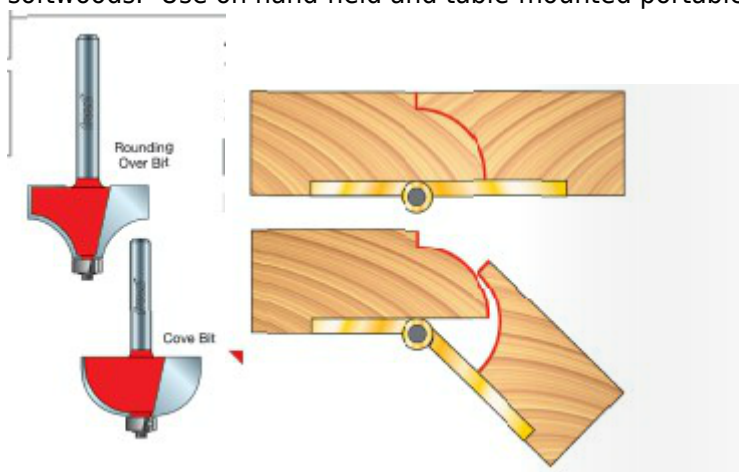

Thank you for shopping with us! Application: Mating edge profiles for drop-leaf tables - Produce the special mating edge profiles for drop-leaf tables with this set, which includes one rounding over bit and one cove bit. - Cuts all composition materials, plywoods, hardwoods, and softwoods. - Use on hand-held and table-mounted portable routers.

SPECIFICATIONS

Manufacturer	Freud Tools
Material Thickness	3/4 in Table Top Thickness
Note	Cove Bit - 30-114 // Rounding Bit - 34-126
Shank	1/2 in