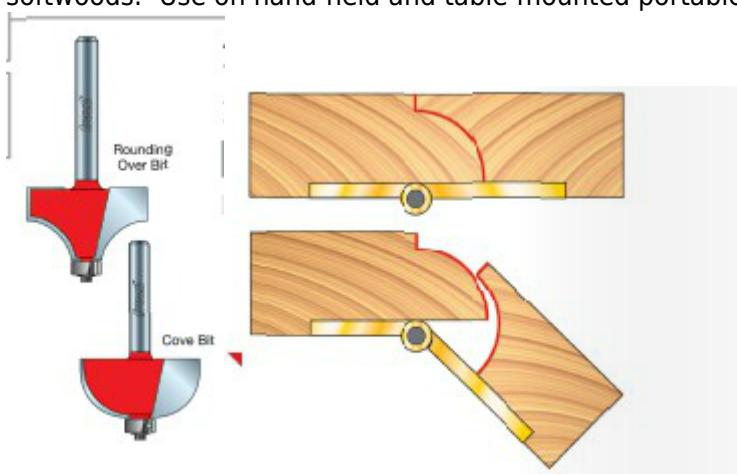

### Item #33-106, Freud Drop-Leaf Table Bit Set \$72.88

Thank you for shopping with us! Application: Mating edge profiles for drop-leaf tables -Produce the special mating edge profiles for drop-leaf tables with this set, which includes one rounding over bit and one cove bit. -Cuts all composition materials, plywoods, hardwoods, and softwoods. -Use on hand-held and table-mounted portable routers.

#### SPECIFICATIONS

|                           |  |
|---------------------------|--|
| <b>Manufacturer</b>       | Freud Tools                                |
| <b>Material Thickness</b> | 3/4 in Table Top Thickness                 |
| <b>Note</b>               | Cove Bit - 30-106 // Rounding Bit - 34-116 |
| <b>Shank</b>              | 1/4 in                                     |