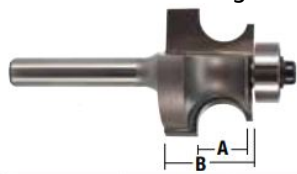

### Item #3246, Whiteside Machine 1/4BD x 9/16CL Edge Beading Router Bit

**\$40.46**

Thank you for shopping with us!

An Edge Beading bit creates a bead on the edge of your workpiece to soften the edge. The pattern leaves a half rounded edge. Two passes will make a 3/4" bead on the edge.

#### SPECIFICATIONS

<b>Manufacturer</b>	Whiteside Machine
<b>Cut Height, Length, or Width</b>	9/16 in
<b>Large Diameter</b>	7/8 in
<b>Overall Length</b>	2 1/4 in
<b>Shank</b>	1/2 in
<b>Diameter</b>	Bead Diameter 1/4 in