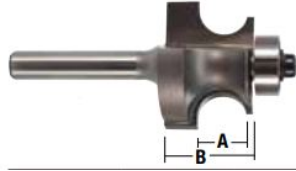

### Item #3242, Whiteside Machine 1/8BD x 9/16CL Edge Beading Router Bit

**\$35.46**

Thank you for shopping with us!

An Edge Beading bit creates a bead on the edge of your workpiece to soften the edge. The pattern leaves a half rounded edge. Two passes will make a 3/4" bead on the edge.

## SPECIFICATIONS

<b>Manufacturer</b>	Whiteside Machine
<b>Cut Height, Length, or Width</b>	9/16 in
<b>Large Diameter</b>	7/8 in
<b>Overall Length</b>	2 1/4 in
<b>Shank</b>	1/2 in
<b>Diameter</b>	Bead Diameter 1/8 in