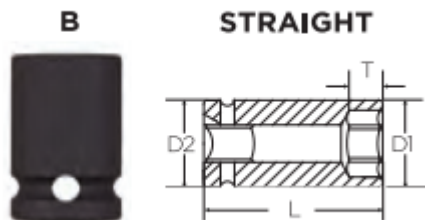

Edge of Arlington Saw & Tool, Inc.

124 South Collins
Arlington, TX 76010
Phone: 817-461-7171 • Fax: 817-795-6651
Toll Free: 888-461-7171
Email: info@eoasaw.com
Website: www.eoasaw.com

Item #32103, Vega 6-pt Impact Sockets Long Length - 1/2" Sq Drive (mm) \$13.23

Thank you for shopping with us!

Made from high grade alloy steel.

Rounded corners on hex and square opening for stress relief.
Don't see what you need? Other sizes made to order; please request a quote.

The corners of our hex and square openings have a radius for stress relief providing more torque while reducing fastener rounding

SPECIFICATIONS

Diameter (D1)	30 mm
Diameter (D2)	30 mm
Length	80 mm
Manufacturer	Vega Industries
Opening	21 mm