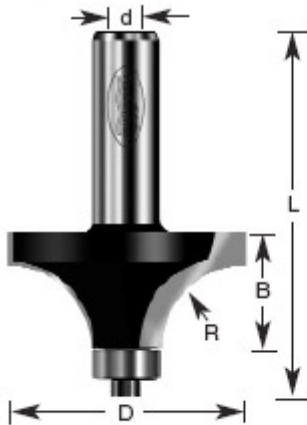

Edge of Arlington Saw & Tool, Inc.

124 South Collins
Arlington, TX 76010
Phone:817-461-7171 • Fax: 817-795-6651
Toll Free: 888-461-7171
Email: info@eoasaw.com
Website: www.eoasaw.com

**Item #320-42, Amana Professional Quality
Corner Round Router Bits - 1/2" Shank
\$43.96**

Thank you for shopping with us!
1/2" Shank
2 Flute with ball bearing guide
Professional Quality Carbide-Tipped

SPECIFICATIONS

Manufacturer	Amana Tool
Diameter	2 in
Cut Height, Length, or Width	1 in
Flute	2
Overall Length	2 7/8 in
Radius	3/4 in
Shank	1/2 in