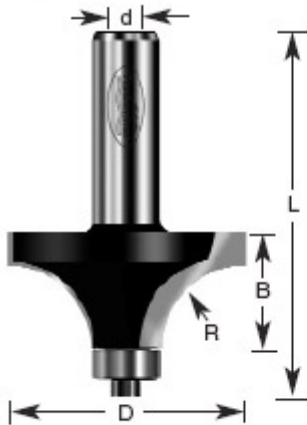

Edge of Arlington Saw & Tool, Inc.

124 South Collins
Arlington, TX 76010
Phone:817-461-7171 • Fax: 817-795-6651
Toll Free: 888-461-7171
Email: info@eoasaw.com
Website: www.eoasaw.com

**Item #320-30, Amana Professional Quality
Corner Round Router Bits - 1/2" Shank
\$25.52**

Thank you for shopping with us!
1/2" Shank
2 Flute with ball bearing guide
Professional Quality Carbide-Tipped

SPECIFICATIONS

Manufacturer	Amana Tool
Diameter	1 1/4 in
Cut Height, Length, or Width	5/8 in
Flute	2
Overall Length	2 9/16 in
Radius	3/8 in
Shank	1/2 in