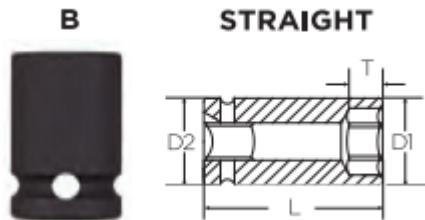

### Item #316161, Vega 6-pt Impact Sockets Std Length - 1/2" Sq Drive (SAE) \$11.00

Thank you for shopping with us!

Made from high grade alloy steel. Rounded corners on hex and square opening for stress relief.

SPECIFICATIONS	
<b>Diameter (D1)</b>	1.42 in
<b>Diameter (D2)</b>	1.42 in
<b>Length</b>	1.8 in
<b>Manufacturer</b>	Vega Industries
<b>Opening</b>	1 in
<b>Style</b>	B