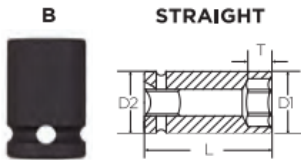

Edge of Arlington Saw & Tool, Inc.

124 South Collins
Arlington, TX 76010
Phone: 817-461-7171 • Fax: 817-795-6651
Toll Free: 888-461-7171
Email: info@eoasaw.com
Website: www.eoasaw.com

Item #313161-T, Vega 6-pt Impact Sockets Std Length Thin Wall - 1/2" Sq Drive (SAE)

\$8.42

Thank you for shopping with us!

Made from high grade alloy steel. Rounded corners on hex and square opening for stress relief.

Don't see what you need? Other sizes made to order; please request a quote.

Thin wall sockets designed for limited clearance applications

SPECIFICATIONS

Diameter (D1)	1.14 in
Diameter (D2)	1.14 in
Length	1 1/2 in
Manufacturer	Vega Industries
Opening	13/16 in
Style	B