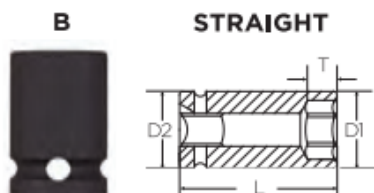

Edge of Arlington Saw & Tool, Inc.

124 South Collins
Arlington, TX 76010
Phone: 817-461-7171 • Fax: 817-795-6651
Toll Free: 888-461-7171
Email: info@eoasaw.com
Website: www.eoasaw.com

Item #311163-T, Vega 6-pt Impact Sockets Long Length Thin Wall - 1/2" Sq Drive (SAE) \$12.17

Thank you for shopping with us!

Made from high grade alloy steel. Rounded corners on hex and square opening for stress relief.

Don't see what you need? Other sizes made to order; please request a quote.

Thin wall sockets designed for limited clearance applications

SPECIFICATIONS	
Diameter	0.98 in
Length	3.2 in
Manufacturer	Vega Industries
Opening	11/16 in
Style	B