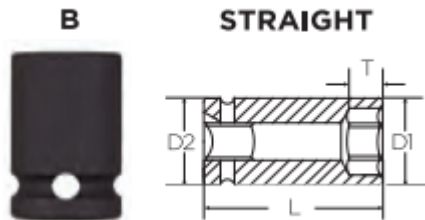

Edge of Arlington Saw & Tool, Inc.

124 South Collins
Arlington, TX 76010
Phone: 817-461-7171 • Fax: 817-795-6651
Toll Free: 888-461-7171
Email: info@eoasaw.com
Website: www.eoasaw.com

Item #311161, Vega 6-pt Impact Sockets Std Length - 1/2" Sq Drive (SAE) **\$6.75**

Thank you for shopping with us!

Made from high grade alloy steel. Rounded corners on hex and square opening for stress relief.

SPECIFICATIONS	
Diameter (D1)	1.02 in
Diameter (D2)	1.02 in
Length	1 1/2 in
Manufacturer	Vega Industries
Opening	11/16 in
Style	B