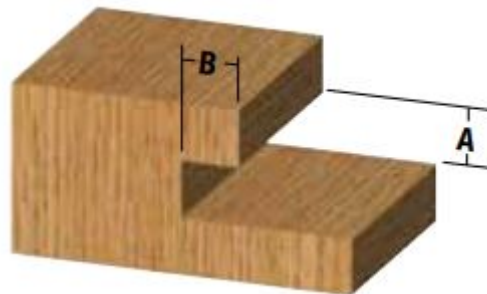

### Item #3098, Whiteside Slot & Undercut 1/4L x 3/8D Router Bit \$25.47

Thank you for shopping with us!

Used to cut all types of slots and grooves. Also used to undercut decorative patterns or large letters to give them a bold appearance.

#### SPECIFICATIONS

<b>Manufacturer</b>	Whiteside Machine
<b>Bearing(s)</b>	N/A
<b>Cut Depth</b>	3/8 in
<b>Cut Height, Length, or Width</b>	1/4 in
<b>Large Diameter</b>	1 in
<b>Note</b>	
<b>Overall Length</b>	2 in
<b>Shank</b>	1/4 in