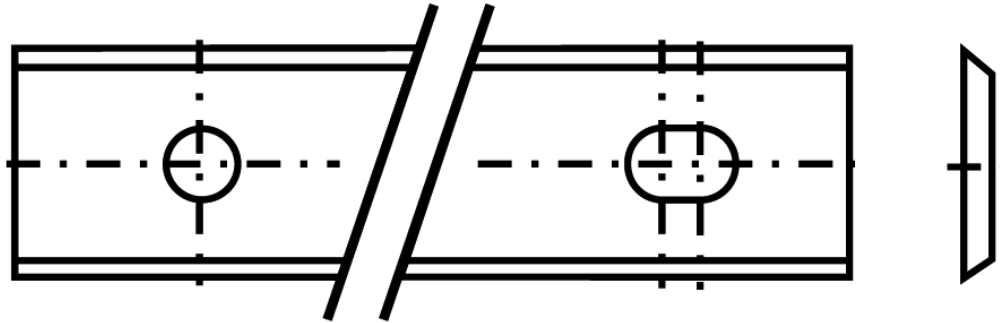

Edge of Arlington Saw & Tool, Inc.

124 South Collins
Arlington, TX 76010
Phone: 817-461-7171 • Fax: 817-795-6651
Toll Free: 888-461-7171
Email: info@eoasaw.com
Website: www.eoasaw.com

**Item
#030832,
Tigra
Reversible
Knives:
Standard
2-sided
$421.40**
Thank you for
shopping
with us!

SPECIFICATIONS

Manufacturer	Tigra
Degree	35 deg
Grade	T10MG
Hole Spacing	60 mm
Length	120 mm
Thickness	2.2 mm
Width	13 mm
Unit Price	$42.14
Pack Quantity	Box of 10 inserts