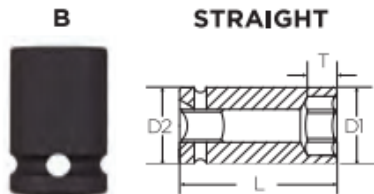

Edge of Arlington Saw & Tool, Inc.

124 South Collins
Arlington, TX 76010
Phone: 817-461-7171 • Fax: 817-795-6651
Toll Free: 888-461-7171
Email: info@eoasaw.com
Website: www.eoasaw.com

Item #30783-DT, Vega 12-pt Impact Sockets Long Length Thin Wall - 1/2" Sq Drive (SAE)

\$19.66

Thank you for shopping with us!

Made from high grade alloy steel. Rounded corners on hex and square opening for stress relief.

Don't see what you need? Other sizes made to order; please request a quote.

Thin wall sockets designed for limited clearance applications

SPECIFICATIONS

Diameter (D1)	1.22 in
Diameter (D2)	1.22 in
Length	3.2 in
Manufacturer	Vega Industries
Opening	7/8 in
Style	B