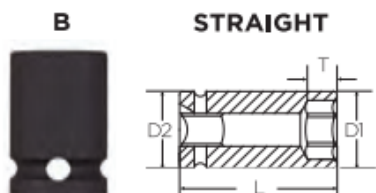

Edge of Arlington Saw & Tool, Inc.

124 South Collins
Arlington, TX 76010
Phone: 817-461-7171 • Fax: 817-795-6651
Toll Free: 888-461-7171
Email: info@eoasaw.com
Website: www.eoasaw.com

Item #30343-T, Vega 6-pt Impact Sockets Long Length Thin Wall - 1/2" Sq Drive (SAE)

\$12.64

Thank you for shopping with us!

Made from high grade alloy steel. Rounded corners on hex and square opening for stress relief.

Don't see what you need? Other sizes made to order; please request a quote.

Thin wall sockets designed for limited clearance applications

SPECIFICATIONS

Diameter	1.06 in
Length	3.2 in
Manufacturer	Vega Industries
Opening	3/4 in
Style	B