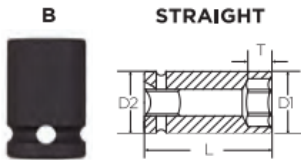

Edge of Arlington Saw & Tool, Inc.

124 South Collins
Arlington, TX 76010
Phone: 817-461-7171 • Fax: 817-795-6651
Toll Free: 888-461-7171
Email: info@eoasaw.com
Website: www.eoasaw.com

Item #30341-T, Vega 6-pt Impact Sockets Std Length Thin Wall - 1/2" Sq Drive (SAE) \$7.85

Thank you for shopping with us!

Made from high grade alloy steel. Rounded corners on hex and square opening for stress relief.

Don't see what you need? Other sizes made to order; please request a quote.

Thin wall sockets designed for limited clearance applications

SPECIFICATIONS

Diameter (D1)	1.06 in
Diameter (D2)	1.06 in
Length	1 1/2 in
Manufacturer	Vega Industries
Opening	3/4 in
Style	B