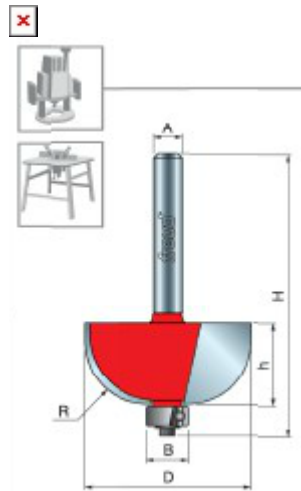

\$39.42

Thank you for shopping with us!

Application: Smooth, decorative edging and inverted radii

- Create smooth, classic cove profiles with Freud cove bits, which have a shear angle that slices wood similar to the way a craftsman uses a hand plane.
- Cuts all composition materials, plywoods, hardwoods, and softwoods.
- Use on hand-held and table-mounted portable routers.

SPECIFICATIONS

Manufacturer	Freud Tools
Diameter	1 1/2 in
Cut Height, Length, or Width	5/8 in
Overall Length	2 1/2 in
Radius	1/2 in
Shank	1/2 in