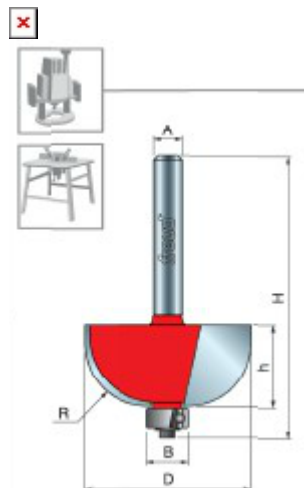

\$37.04

Thank you for shopping with us!

Application: Smooth, decorative edging and inverted radii

- Create smooth, classic cove profiles with Freud cove bits, which have a shear angle that slices wood similar to the way a craftsman uses a hand plane.
- Cuts all composition materials, plywoods, hardwoods, and softwoods.
- Use on hand-held and table-mounted portable routers.

SPECIFICATIONS

Manufacturer	Freud Tools
Diameter	1 1/4 in
Cut Height, Length, or Width	1/2 in
Overall Length	2 1/2 in
Radius	3/8 in
Shank	1/2 in