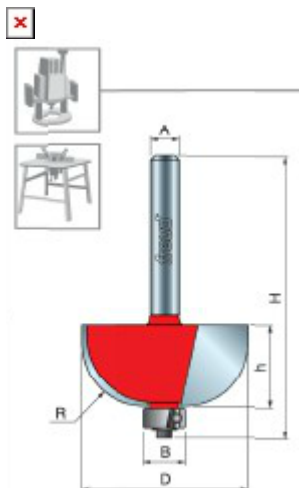

\$36.57

Thank you for shopping with us!

Application: Smooth, decorative edging and inverted radii

- Create smooth, classic cove profiles with Freud cove bits, which have a shear angle that slices wood similar to the way a craftsman uses a hand plane.
- Cuts all composition materials, plywoods, hardwoods, and softwoods.
- Use on hand-held and table-mounted portable routers.

30-109

SPECIFICATIONS

Manufacturer	Freud Tools
Diameter	7/8 in
Cut Height, Length, or Width	1/2 in
Overall Length	2 1/2 in
Radius	3/16 in
Shank	1/2 in