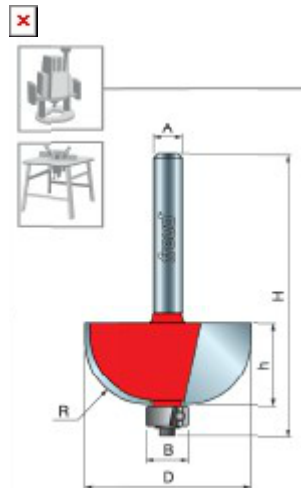

### Item #30-104, Freud Cove Bits

**\$38.75**

Thank you for shopping with us!

**Application:** Smooth, decorative edging and inverted radii

- Create smooth, classic cove profiles with Freud cove bits, which have a shear angle that slices wood similar to the way a craftsman uses a hand plane.
- Cuts all composition materials, plywoods, hardwoods, and softwoods.
- Use on hand-held and table-mounted portable routers.

## SPECIFICATIONS

<b>Manufacturer</b>	Freud Tools
<b>Diameter</b>	1 1/4 in
<b>Cut Height, Length, or Width</b>	1/2 in
<b>Overall Length</b>	2 3/16 in
<b>Radius</b>	3/8 in
<b>Shank</b>	1/4 in