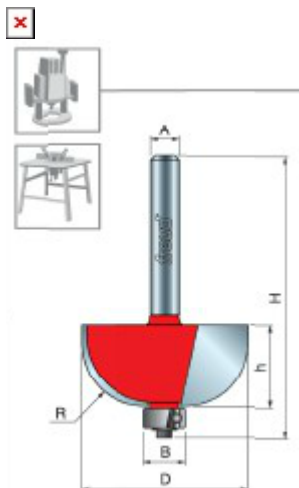

### Item #30-103, Freud Cove Bits \$34.27

Thank you for shopping with us!

**Application:** Smooth, decorative edging and inverted radii

- Create smooth, classic cove profiles with Freud cove bits, which have a shear angle that slices wood similar to the way a craftsman uses a hand plane.
- Cuts all composition materials, plywoods, hardwoods, and softwoods.
- Use on hand-held and table-mounted portable routers.

## SPECIFICATIONS

<b>Manufacturer</b>	Freud Tools
<b>Diameter</b>	1 in
<b>Cut Height, Length, or Width</b>	5/16 in
<b>Overall Length</b>	2 3/16 in
<b>Radius</b>	5/16 in
<b>Shank</b>	1/4 in