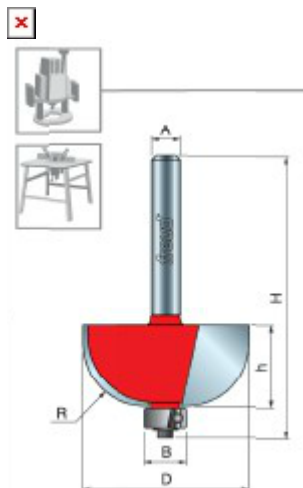

Thank you for shopping with us!

Application: Smooth, decorative edging and inverted radii

- Create smooth, classic cove profiles with Freud cove bits, which have a shear angle that slices wood similar to the way a craftsman uses a hand plane.
- Cuts all composition materials, plywoods, hardwoods, and softwoods.
- Use on hand-held and table-mounted portable routers.

30-098

SPECIFICATIONS

Manufacturer	Freud Tools
Diameter	5/8 in
Cut Height, Length, or Width	1/2 in
Overall Length	2 3/16 in
Radius	1/8 in
Shank	1/4 in