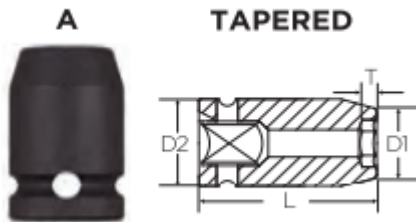

### Item #2TE61, Vega External TORX® Impact Sockets - 3/8" Sq Drive \$3.90

Thank you for shopping with us!  
Made from S2 modified shock resistant steel for professional performance and durability.

Rounded corners on hex and square opening for stress relief.

The corners of our hex and square openings have a radius for stress relief providing more torque while reducing fastener rounding.

#### SPECIFICATIONS

<b>Manufacturer</b>	Vega Industries
<b>Diameter (D1)</b>	0.35 in
<b>Diameter (D2)</b>	0.75 in
<b>Length</b>	1.3 in
<b>Size</b>	(Torx) E-6
<b>Style</b>	A