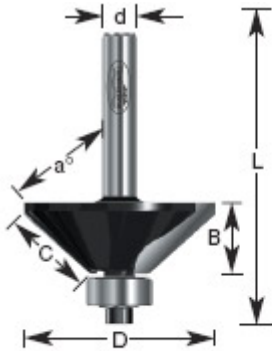

### Item #280-32, Amana Professional Quality Chamfer Router Bits \$62.09

Thank you for shopping with us!

**Note: 280-32, use in table-mounted router. Not for use in a handheld router!**

1/2" Shank  
2 Flute with ball bearing guide  
Professional Quality Carbide-Tipped

## SPECIFICATIONS

<b>Manufacturer</b>	Amana Tool
<b>Diameter</b>	2 1/2 in
<b>Cut Height, Length, or Width</b>	1 in
<b>Flute</b>	2
<b>Overall Length</b>	3 in
<b>Shank</b>	1/2 in
<b>Angle</b>	45 deg