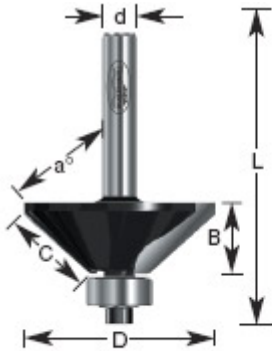

Edge of Arlington Saw & Tool, Inc.

124 South Collins
Arlington, TX 76010
Phone: 817-461-7171 • Fax: 817-795-6651
Toll Free: 888-461-7171
Email: info@eoasaw.com
Website: www.eoasaw.com

Item #280-14, Amana Professional Quality Chamfer Router Bits

$24.01

Thank you for shopping with us!

1/2" Shank

2 Flute with ball bearing guide

Professional Quality Carbide-Tipped

SPECIFICATIONS

Manufacturer	Amana Tool
Diameter	1 1/4 in
Cut Height, Length, or Width	1/2 in
Flute	2
Overall Length	2 3/8 in
Shank	1/2 in
Angle	45 deg