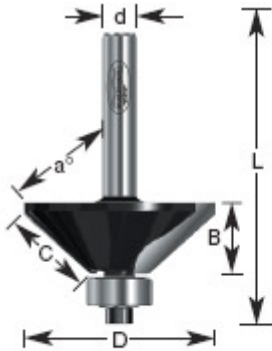

### Item #280-08, Amana Professional Quality Chamfer Router Bits \$22.72

Thank you for shopping with us!

1/4" Shank  
2 Flute with ball bearing guide  
Professional Quality Carbide-Tipped

## SPECIFICATIONS

<b>Manufacturer</b>	Amana Tool
<b>Diameter</b>	7/8 in
<b>Cut Height, Length, or Width</b>	3/4 in
<b>Flute</b>	2
<b>Overall Length</b>	2 1/4 in
<b>Shank</b>	1/4 in
<b>Angle</b>	15 deg