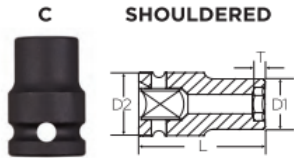

Edge of Arlington Saw & Tool, Inc.

124 South Collins
Arlington, TX 76010
Phone: 817-461-7171 • Fax: 817-795-6651
Toll Free: 888-461-7171
Email: info@eoasaw.com
Website: www.eoasaw.com

Item #27162-T, Vega 6-pt Impact Sockets Long Length Thin Wall - 3/8" Sq Drive (SAE)
\$7.64

Thank you for shopping with us!

Made from S2 modified shock resistant steel for professional performance and durability. Rounded corners on hex and square opening for stress relief.

Don't see what you need? Other sizes made to order; please request a quote.

Thin wall sockets designed for limited clearance applications

SPECIFICATIONS

| | |
|----------------------|-----------------|
| Manufacturer | Vega Industries |
| Diameter (D1) | 0.66 in |
| Diameter (D2) | 0.75 in |
| Length | 2 in |
| Opening | 7/16 in |
| Style | C |