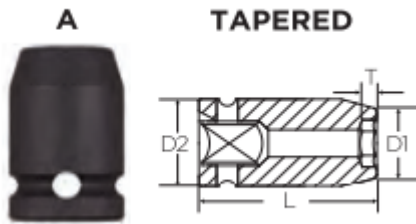

### Item #27161, Vega 6-pt Impact Sockets Std Length - 3/8" Sq Drive (SAE) \$6.62

Thank you for shopping with us!

Made from S2 modified shock resistant steel for professional performance and durability. Rounded corners on hex and square opening for stress relief.

SPECIFICATIONS	
<b>Manufacturer</b>	Vega Industries
<b>Diameter (D1)</b>	0.7 in
<b>Diameter (D2)</b>	0.75 in
<b>Length</b>	1.2 in
<b>Opening</b>	7/16 in
<b>Style</b>	A