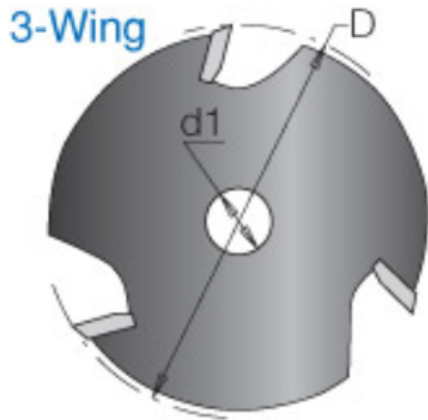

Edge of Arlington Saw & Tool, Inc.

124 South Collins
Arlington, TX 76010
Phone: 817-461-7171 • Fax: 817-795-6651
Toll Free: 888-461-7171
Email: info@eoasaw.com
Website: www.eoasaw.com

Item #270-52, Amana Professional Quality 3-Wing Cutter
\$16.77

Thank you for shopping with us!

SPECIFICATIONS	
Manufacturer	Amana Tool
Kerf	1/4 in
Wings	3