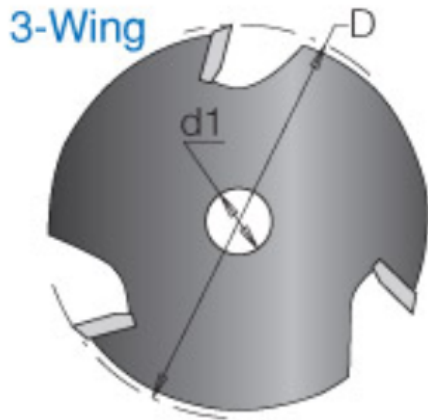

Edge of Arlington Saw & Tool, Inc.

124 South Collins
Arlington, TX 76010
Phone:817-461-7171 • Fax: 817-795-6651
Toll Free: 888-461-7171
Email: info@eoasaw.com
Website: www.eoasaw.com

Item #270-50, Amana Professional Quality 3-Wing Cutter
\$14.63

Thank you for shopping with us!

SPECIFICATIONS	
Manufacturer	Amana Tool
Kerf	3/16 in
Wings	3