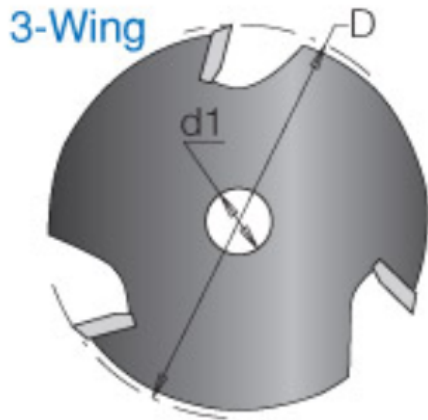

**Item #270-48, Amana Professional Quality 3-Wing Cutter**  
**\$14.63**

Thank you for shopping with us!

SPECIFICATIONS	
<b>Manufacturer</b>	Amana Tool
<b>Kerf</b>	5/32 in
<b>Wings</b>	3