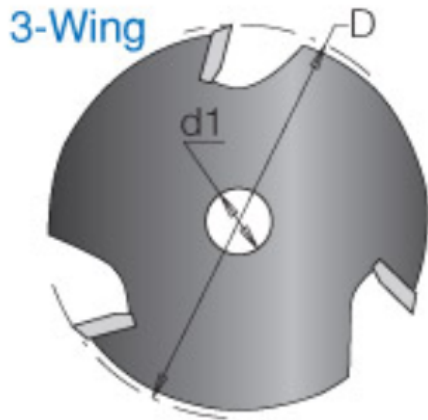

Edge of Arlington Saw & Tool, Inc.

124 South Collins
Arlington, TX 76010
Phone:817-461-7171 • Fax: 817-795-6651
Toll Free: 888-461-7171
Email: info@eoasaw.com
Website: www.eoasaw.com

Item #270-44, Amana Professional Quality 3-Wing Cutter
\$13.27

Thank you for shopping with us!

SPECIFICATIONS	
Manufacturer	Amana Tool
Kerf	3/32 in
Wings	3