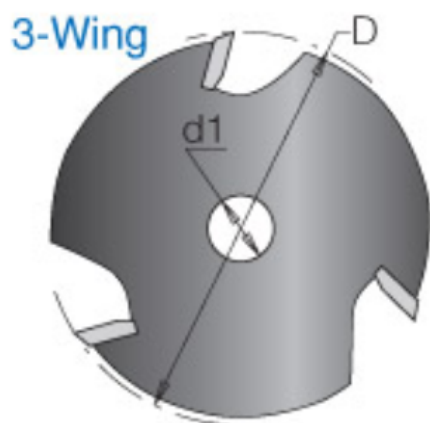

Edge of Arlington Saw & Tool, Inc.

124 South Collins
Arlington, TX 76010
Phone: 817-461-7171 • Fax: 817-795-6651
Toll Free: 888-461-7171
Email: info@eoasaw.com
Website: www.eoasaw.com

Item #270-42, Amana Professional Quality 3-Wing Cutter **\$13.27**

Thank you for shopping with us!

SPECIFICATIONS

Manufacturer	Amana Tool
Kerf	5/64 in
Wings	3