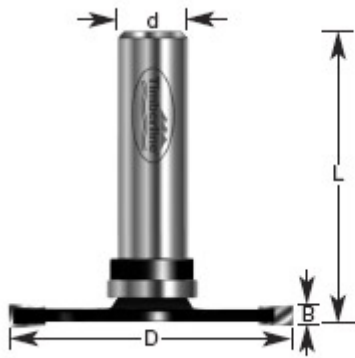

### Item #270-34, Amana Professional Quality Slotting Cutter \$53.80

Thank you for shopping with us! **Use in a table-mounted router. Not for use in a handheld router!** 1/2" Shank 3-wing [3-wing cutters](#)

#### SPECIFICATIONS

<b>Manufacturer</b>	Amana Tool
<b>Diameter</b>	2 1/8 in
<b>Cut Height, Length, or Width</b>	3 mm
<b>Overall Length</b>	2 13/64 in
<b>RPM</b>	16,000
<b>Shank</b>	1/2 in
<b>Wings</b>	3