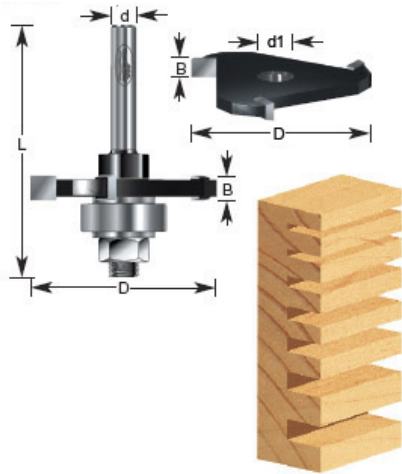

Edge of Arlington Saw & Tool, Inc.

124 South Collins
Arlington, TX 76010
Phone: 817-461-7171 • Fax: 817-795-6651
Toll Free: 888-461-7171
Email: info@eoasaw.com
Website: www.eoasaw.com

Item #270-24, Amana Professional Quality Slotting Cutter Assembly

\$20.41

Thank you for shopping with us! Includes cutter, arbor, and ball bearing. 1/4" Shank 3-wing

SPECIFICATIONS

Manufacturer	Amana Tool
Diameter	1 7/8 in
Bearing(s)	47708, Amana Tool Steel Ball Bearing Guide 7/8 Overall Dia x 5/16 Inner Dia x 9/32 Height
Cut Height, Length, or Width	3/16 in
Includes	Includes cutter, arbor, and ball bearing
Note	3-Wing Cutter Only: 270-50
Overall Length	2 1/8 in
Shank	1/4 in
Wings	3-wing with ball bearing guide